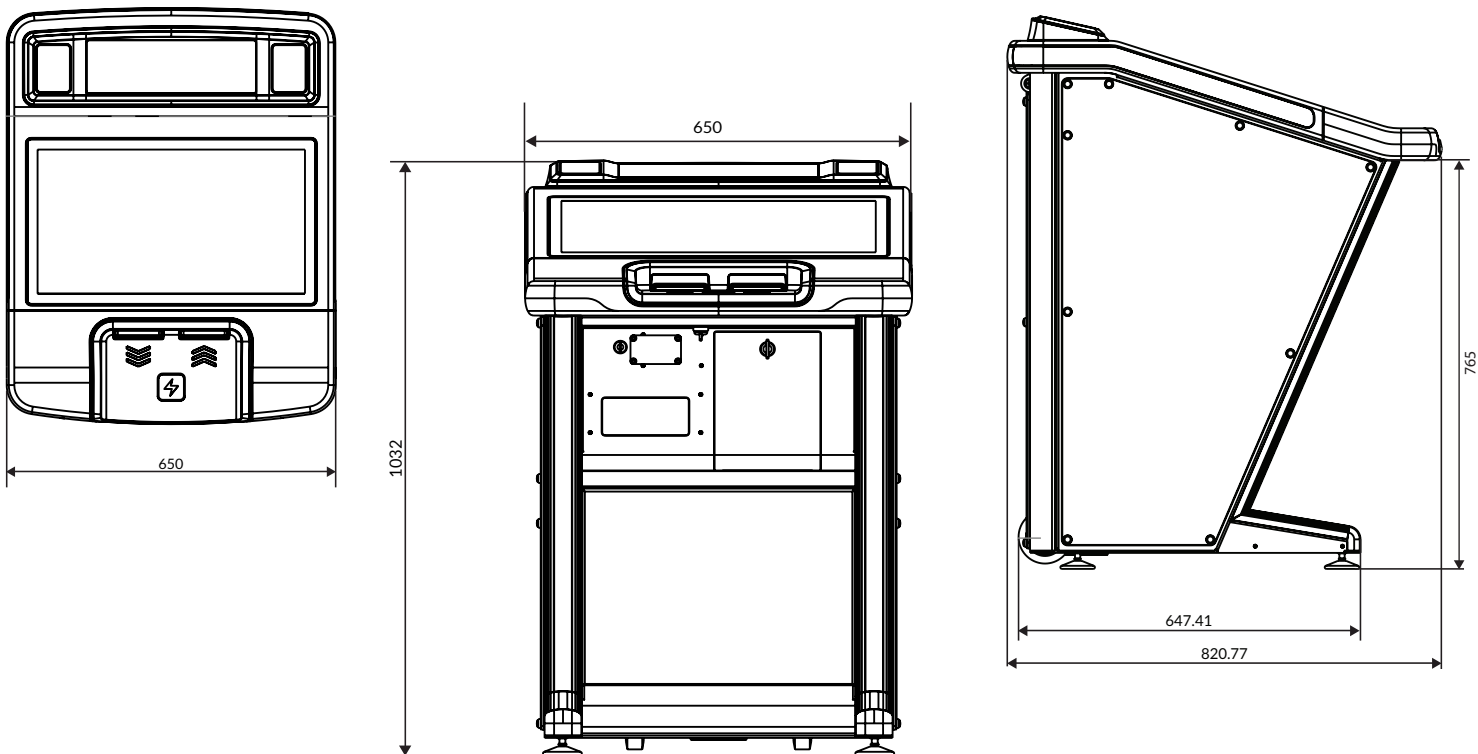

Product Specifications

Screen Size	23.8"	27"
Terminal Top Width	650mm	725mm
Terminal Top Depth	777mm	777mm
Terminal Base Depth	820.77mm	820.77mm
Terminal Height	1032mm	1032mm
Colour Selection	Satin black with a light texture	
Built-in Technology	Wireless charge Stereo speaker Optional physical meters	
LED Lights	Yes	
Voltage Supply	100V - 240V	
Configurations	Standalone, Back to Back, Circular Carousel, Stadium	