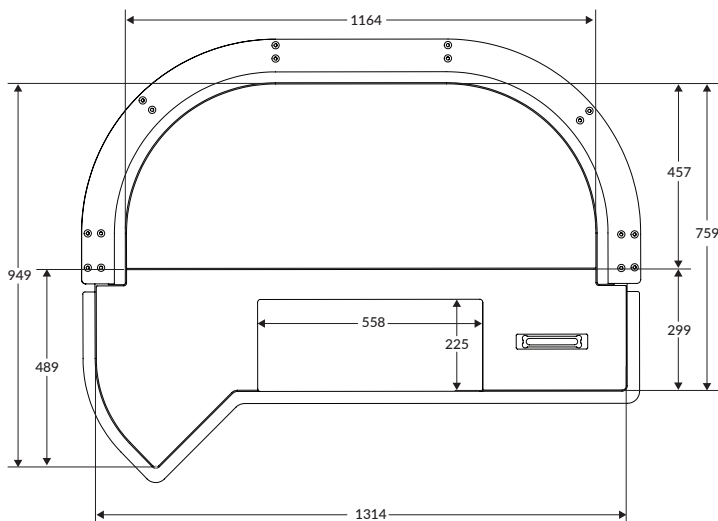

Space Saving Gaming Tables

These space saving tables are ideal for the iGaming sector with online studio set-ups as they incorporate a much smaller footprint that does not impact on the game.

The Roulette Gaming Table can easily incorporate a standard size Roulette Wheel and Chipper Champ with the number grid taking up most of the tabletop.

Product Specifications

Blackjack Table

Width	1314mm	51.72in
Depth (excluding armrest)	949mm	37.36in

Roulette Table

Width	2424mm	95.43in
Depth	1456mm	57.32in

Colour Options Available in a variety of colours and finishes

All sizes are based on popular table dimensions, but TCSJOHNHUXLEY can manufacture tables in various sizes to meet an operators needs.

Blackjack

Roulette