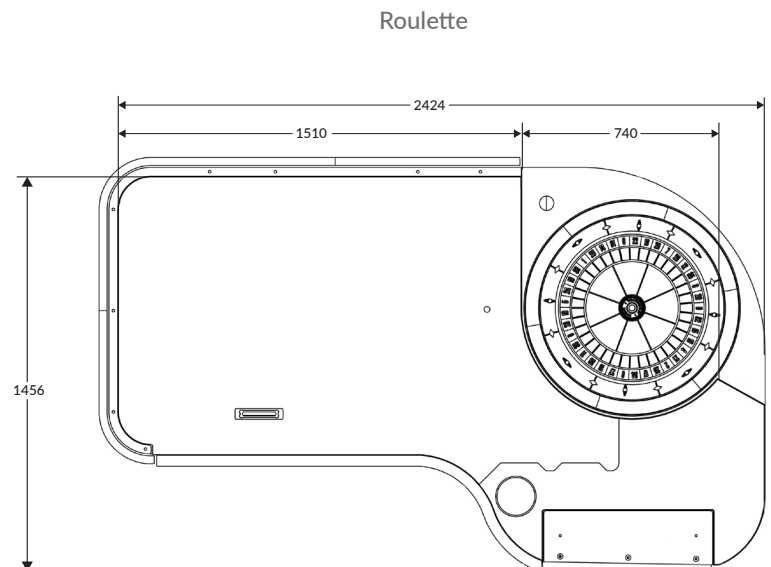

Integrated Technology

TCSJOHNHUXLEY has always been at the forefront of incorporating cutting edge table gaming technology and electronics into traditional gaming tables. From seamlessly integrated electronics for displays, table signage and dealer consoles, technological innovation is at the heart of what TCSJOHNHUXLEY does.

Space Saving Gaming Tables

These space saving tables are ideal for the iGaming sector with online studio set-ups as they incorporate a much smaller footprint that does not impact on the game.

The Roulette Gaming Table can easily incorporate a standard size Roulette Wheel and Chipper Champ with the number grid taking up most of the tabletop.

Product Specifications

Blackjack Table

Width	1314mm	51.72in
Depth (excluding armrest)	949mm	37.36in

Roulette Table

Width	2424mm	95.43in
Depth	1456mm	57.32in

Colour Options Available in a variety of colours and finishes

Electronics Options Built-in cooling fans
Dealer console

Compatible Products TCSJOHNHUXLEY Roulette Wheels (Roulette only)
TCS Ora Winning Number Displays
Chipper Champ 2 (Roulette only)
Table Game Performance

All sizes are based on popular table dimensions, but TCSJOHNHUXLEY can manufacture tables in various sizes to meet an operators needs.

Roulette