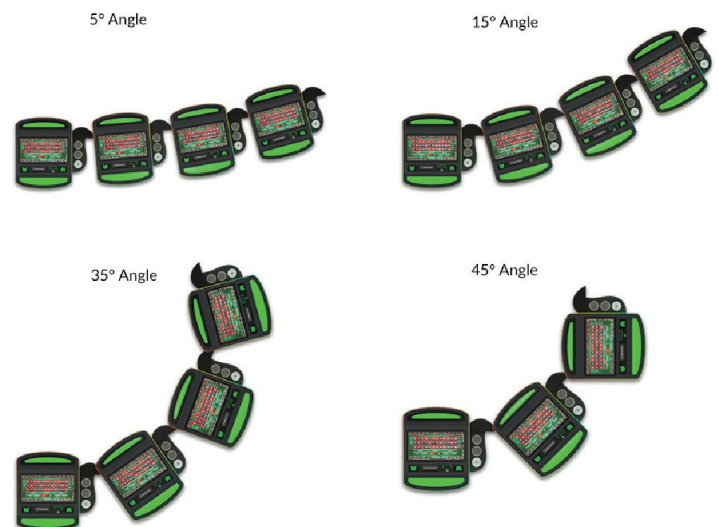

Eye-Catching LEDs

Qorex accessories feature configurable multi-colour LEDs providing an eye-catching addition to any gaming floor. LEDs can also be used to denote the price of play or customised to a casino's colour scheme. Striking LED illuminated back panels can also be customised with your logo or design.