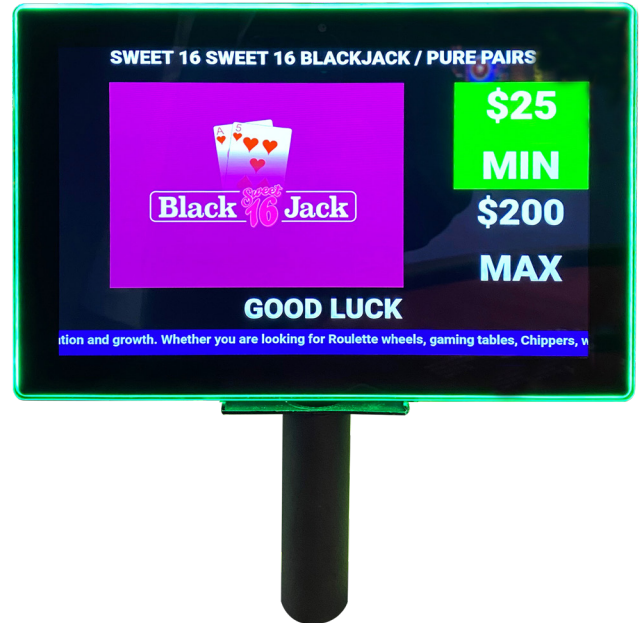

Peacock Table Limit Display

The Peacock Table Limit Display clearly shows minimum and maximum table bets for players whilst showcasing promotions and marketing information

Easy Installation and User Friendly

The Peacock Display is quick and easy to install and allows the unit to be installed in the table. There are also options for a table top mount or table bracket installation kit, available on request.

The functionality of the Peacock Display is simple and easy-to-use with content downloads and uploads accessed using a Wi-Fi or direct Ethernet connection. There are also standby features for displaying and looping advertisements when the game isn't in play and Min / Max bets and screen colours can easily be changed via the touch screen menu.

Features & Benefits

- Quick and easy to install onto tables
- Anti-glare LCD Screen with a coloured frame to match the minimum bet
- Custom pre-sets for game titles, rules, colours and bets
- Displays a variety of content including JPEGs, PNGs, MP4s, and AVIs with easy access to manage all media
- Standby features for displaying & looping advertisements when game isn't in play
- Touch-screen to access menu and change min/max bets
- Multiple language and currency options
- Wi-Fi & Ethernet compatible