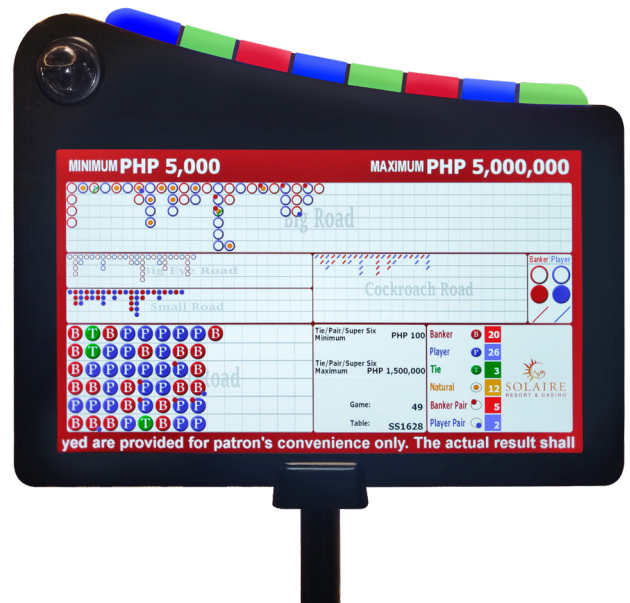

# Ora Curve Winning Number Display

Ora Curve features double-sided landscape curved screens along with a sweeping line of integrated LED's providing excellent visibility from multiple angles right across the gaming floor. Available in 27" and 32" landscape screen sizes with a variety of colours, there is no chance players will miss any of the action on these displays.

## Features & Benefits

Suitable for Baccarat, Poker and Progressive games

Double-sided display to attract more attention to a table and increase marketing potential

Striking LEDs across a curved frame that identify game results

## Striking LEDs

Ora Curve features a range of striking LEDs that clearly identify the last baccarat game results on its elegant curved frame. Ora Curve features a range of striking LEDs that can display current and historical winning results. The LED segments are individually separated so that multiple results can be displayed on the LED bar at the same time.

## Flexible and Easy to Control

Like all TCSJOHNHUXLEY Winning Number Displays, Ora Curve can be standalone where features are altered individually at the table, or networked to allow changes to be made from one central point to every display across the gaming floor.