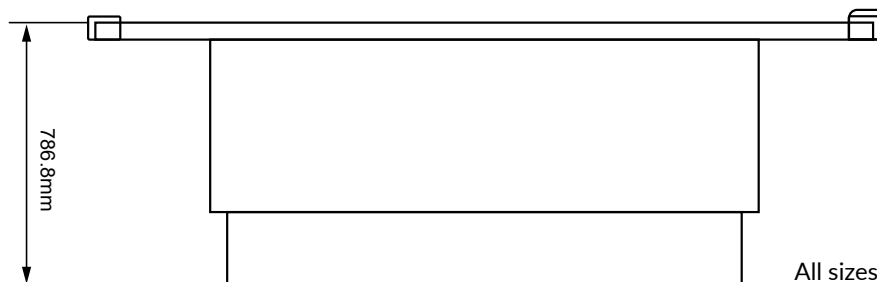

Product Specifications

Bean Baccarat Table

Height	786.8mm	30.97in
Width	2400.3mm	94.5in
Depth	1650mm	64.96in

Colour Options Available in a variety of colours and finishes

LED Options LED edge lit panel built into the base or LED lighting strips incorporated into the base

Electronics Options Built-in cooling fans
LED bet sensors
Dealer Console

Compatible Products Winning Number Displays range
Intelligent Shoes - Angel, Bee, etc.
Blaze
TCS Jackpot System
Table Game Performance
Qorex

All sizes are based on popular table dimensions, TCSJOHNHUXLEY manufactures all tables in various sizes to meet your needs.