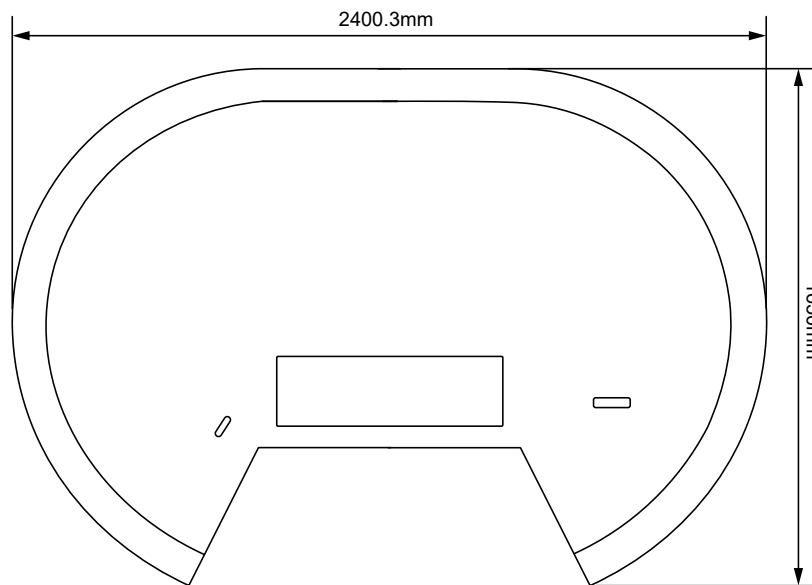

Product Specifications

Bean Baccarat Table

Height	786.8mm	30.97in
Width	2400.3mm	94.5in
Depth	1650mm	64.96in

Colour Options Available in a variety of colours and finishes

LED Options LED edge lit panel built into the base or LED lighting strips incorporated into the base

Electronics Options Built-in cooling fans
LED bet sensors
Dealer Console

Compatible Products Winning Number Displays range
Intelligent Shoes - Angel, Bee, etc.
Blaze
TCS Jackpot System
Table Game Performance
Qorex

All sizes are based on popular table dimensions, TCSJOHNHUXLEY manufactures all tables in various sizes to meet your needs.