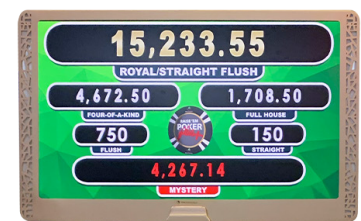

Increased Excitement for Players

A key feature unique to the Supernova System allows players to have access to a variety of individual, community, and mystery progressive jackpots as well as fixed pay-outs.

This increased chance of winning excites players as more achievable game outcomes, such as lower valued hands in Poker, can end up being worth the most. For example, if you win a Royal Flush in Poker, the Straight Flush Jackpot will not decrease in value and may possibly have a bigger jackpot than the Royal Flush reset value.

The more players who participate, the larger the potential jackpots become. This can create a real sense of excitement amongst players, as they all have a chance of winning a life-changing amount of money.