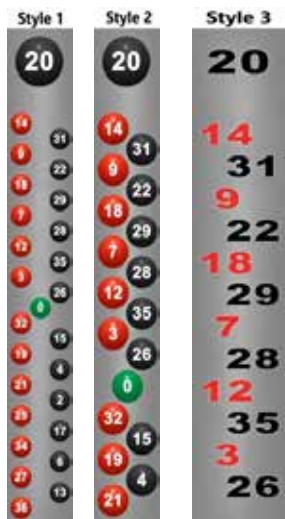

ADC Display System

The ADC (Android Control Unit) Display System is a software compatible with portrait displays that enables the configuration of high-impact graphics.

Operators will be provided with a keypad that enables them to make configurations on the display. There are numerous options available including custom backgrounds, logos and ticket text.

Table name, minimum & maximum can be easily changed via settings in the menu, during operation.

Certain configuration options will need to be determined prior to installation. For more information, please contact your local sales team.

Results History Stack can be configured to one of three styles.

Min, Max values can be disabled / enabled and moved around the display to fit with an operator's requirements.

Option to add company logo.

Media player can play any .MP4 video that is 1280 x 960px. Otherwise the default option is a single 0 wheel.

Additional Information:

- Option to apply custom backgrounds, colour themes and table closed signs.
- Table name, minimum & maximum can be easily changed via settings in the menu, during operation.
- "Good luck" & "No More Bets" animations are only available in English, Spanish and French.
- Compatible with all currencies.

Ticker text can be added as a single line or a cycling list of statements. Otherwise the default option is no message.