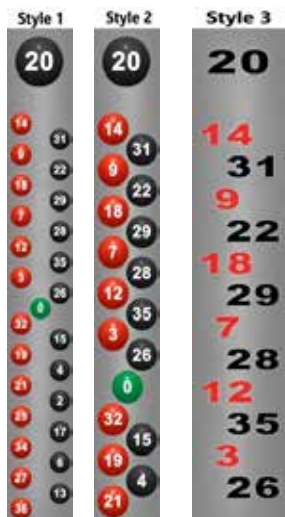

ADC Display System

The ADC (Android Control Unit) Display System is a software compatible with portrait displays that enables the configuration of high-impact graphics.

Operators will be provided with a keypad that enables them to make configurations on the display. There are numerous options available including custom backgrounds, logos and ticket text.

Table name, minimum & maximum can be easily changed via settings in the menu, during operation.

Certain configuration options will need to be determined prior to installation. For more information, please contact your local sales team.

Results History Stack can be configured to one of three styles.

Min, Max values can be disabled / enabled and moved around the display to fit with an operator's requirements.

Option to add company logo.

Media player can play any .MP4 video that is 1280 x 960px. Otherwise the default option is a single 0 wheel.

Additional Information:

- Option to apply custom backgrounds, colour themes and table closed signs.
- Table name, minimum & maximum can be easily changed via settings in the menu, during operation.
- "Good luck" & "No More Bets" animations are only available in English, Spanish and French.
- Compatible with all currencies.

Ticker text can added as a single line or a cycling list of statements. Otherwise the default option is no message.