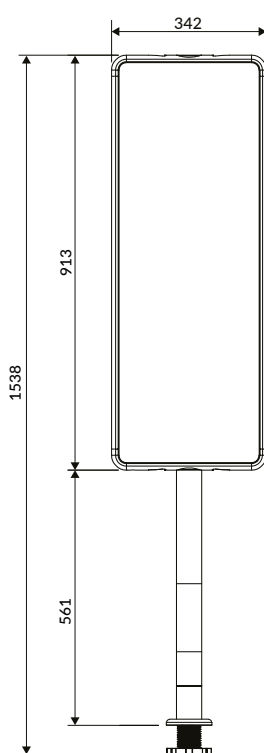

### Ora Elite 29"

Height inc. Pole	1538mm	60.55in
Display Head Height	913mm	35.95in
Width	342mm	13.5in
Depth	74.5mm	2.95in

### Ora Elite 32"

Height inc. Pole	1537mm	60.5in
Display Head Height	910mm	35.8in
Width	474mm	18.66in
Depth	75mm	2.95mm

Colour Selection Gold, Black

Screen Double-sided configuration

Available sizes 29"and 32" Screens

Resolution 700 X 1920

Operating Voltage 24vdc via external PSU (110Vac to 240Vac)

Power Consumption 7A/24V

Graphic System (32") DDS or (29") ADC

Add-ons Ability to add a topper for camera mounting

Ora Elite 29"