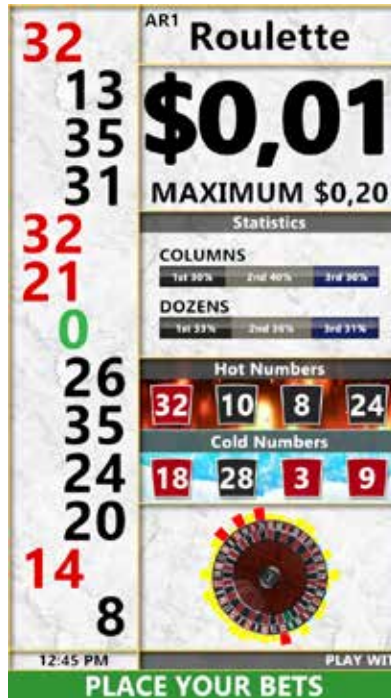

Dynamic Display System - Default Skins

The Dynamic Display System is set up with a default standard set of five display skins that provide a wide variety of themes / styles to suit any casino's requirements.

It is also possible to have custom skins designed and this service is available at an extra cost. For more information, please contact your local sales team.

Marble