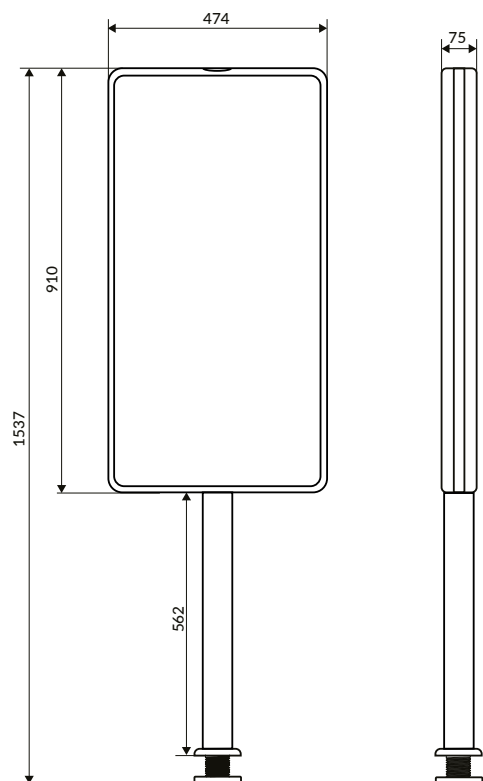

## Product Specifications

### Ora Elite 29"

Height inc. Pole	1538mm	60.55in
Display Head Height	913mm	35.95in
Width	342mm	13.5in
Depth	74.5mm	2.95in

### Ora Elite 32"

Height inc. Pole	1537mm	60.5in
Display Head Height	910mm	35.8in
Width	474mm	18.66in
Depth	75mm	2.95mm

Colour Selection Gold, Black

Screen Double-sided configuration

Available sizes 29"and 32" Screens

Resolution 700 X 1920

Operating Voltage 24vdc via external PSU (110Vac to 240Vac)

Power Consumption 7A/24V

Graphic System (32") DDS or (29") ADC

Add-ons Ability to add a topper for camera mounting

Ora Elite 29"