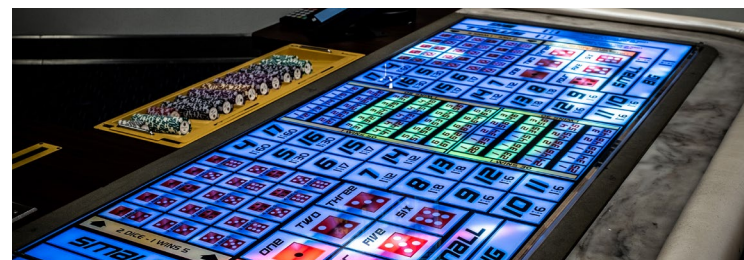

Ease of Maintenance

Unlike traditional illuminated Sic Bo tables that consist of a lightbox with many individual light bulbs that require regular replacement, Blaze LED Surface Technology is energy efficient and has many thousands of hours operating life. Game play is uninterrupted and regular maintenance limited.